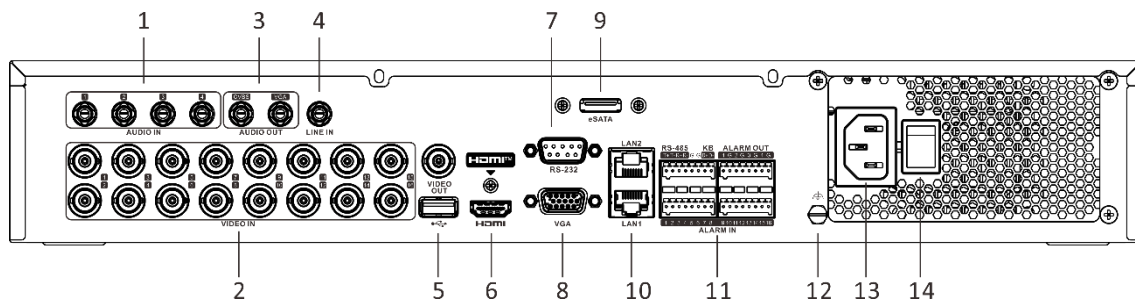

Physical Interface

No.	Description	No.	Description
1	AUDIO IN, RCA connector	8	VGA interface
2	Video and coaxial audio in	9	eSATA interface
3	AUDIO OUT (CVBS and VGA)	10	LAN 1 and LAN 2 network interfaces
4	LINE IN	11	Alarm in, alarm out, RS-485 and keyboard
5	USB interface and VIDEO OUT	12	GND
6	HDMI interface	13	Power supply
7	RS-232 serial interface	14	Power switch

Available Model

iDS-7316HQHI-M4/S

Headquarters

No.555 Qianmo Road, Binjiang District,
Hangzhou 310051, China
T +86-571-8807-5998
www.hikvision.com

Follow us on social media to get the latest product and solution information.